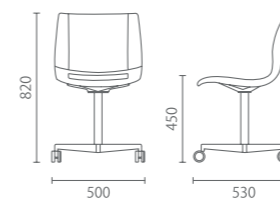

Size 尺寸: W610 D520 H820 SH450

Pyramid Base Side Chair without Armrest

金字塔脚椅不带扶手

Model 型号: 2010-1 (无座垫) 2012-1 (含座垫)

Size 尺寸: W480 D550 H820 SH450

Pyramid Base Side Chair with Armrest

金字塔脚椅带塑胶扶手

Model 型号: 2010-3 (无座垫) 2012-3 (含座垫)

Size 尺寸: W610 D550 H820 SH450

材质与功能

德国原版设计并监制
德国进口塑胶椅壳
喷粉四脚椅架/喷粉金字塔脚
塑胶脚垫

选配项

可选扞布椅座
可选真皮椅座
亮光铬椅脚

Material and Function

Original German design Et supervision by Kusch+Co,
Plastic shell imported from Germany,
Powered side chair leg / Side Chair with Steel Leg
Plastic glides

Options

Upholstered fabric seat
Upholstered genuine leather seat
Chair leg in color of beech

4-Star Base Side Chair with Glides

四星脚椅_脚钉款不带扶手

Model 型号: 2040-1 (无座垫) 2042-1 (含座垫)

Size 尺寸: W500 D530 H820 SH450

4-Star Base Armchair with Glides

四星脚椅_脚钉款带塑胶扶手

Model 型号: 2040-3 (无座垫) 2042-3 (含座垫)

Size 尺寸: W610 D530 H820 SH450

4-Star Base Side Chair with Castors

四星脚椅_滚轮款不带扶手

Model 型号: 2050-1 (无座垫) 2052-1 (含座垫)

Size 尺寸: W500 D530 H820 SH450