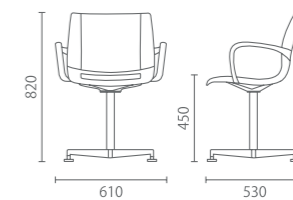

Size 尺寸: W610 D520 H820 SH450

Pyramid Base Side Chair without Armrest

金字塔脚椅不带扶手

Model 型号: 2010-1 (无座垫) 2012-1 (含座垫)

Size 尺寸: W480 D550 H820 SH450

Pyramid Base Side Chair with Armrest

金字塔脚椅带塑胶扶手

Model 型号: 2010-3 (无座垫) 2012-3 (含座垫)

Size 尺寸: W610 D550 H820 SH450

材质与功能

德国原版设计并监制
德国进口塑胶椅壳
喷粉四脚椅架/喷粉金字塔脚
塑胶脚垫

选配项

可选扞布椅座
可选真皮椅座
亮光铬椅脚

Material and Function

Original German design Et supervision by Kusch+Co,
Plastic shell imported from Germany,
Powered side chair leg / Side Chair with Steel Leg
Plastic glides

Options

Upholstered fabric seat
Upholstered genuine leather seat
Chair leg in color of beech

4-Star Base Side Chair with Glides

四星脚椅_脚钉款不带扶手

Model 型号: 2040-1 (无座垫) 2042-1 (含座垫)

Size 尺寸: W500 D530 H820 SH450

4-Star Base Armchair with Glides

四星脚椅_脚钉款带塑胶扶手

Model 型号: 2040-3 (无座垫) 2042-3 (含座垫)

Size 尺寸: W610 D530 H820 SH450

4-Star Base Side Chair with Castors

四星脚椅_滚轮款不带扶手

Model 型号: 2050-1 (无座垫) 2052-1 (含座垫)

Size 尺寸: W500 D530 H820 SH450