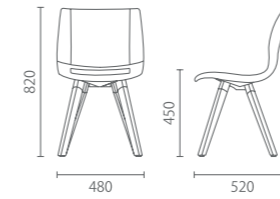

Option armrest

Side Chair with Steel Leg

金属四脚椅不带扶手

Model 型号: 2000-2 (无座垫) 2002-2 (含座垫)

Size 尺寸: W540 D520 H820 SH450

Plastic Armchair with Steel Leg

金属四脚椅带塑胶扶手

Model 型号: 2000-4 (无座垫) 2002-4 (含座垫)

Size 尺寸: W610 D520 H820 SH450

Wooden Side Chair

木质四脚椅不带扶手

Model 型号: 2080-1 (无座垫) 2082-1 (含座垫)

Size 尺寸: W480 D520 H820 SH450

Timber Leg Armchair

木质四脚椅带塑胶扶手

Model 型号: 2080-3 (无座垫) 2082-3 (含座垫)

Size 尺寸: W610 D520 H820 SH450

Pyramid Base Side Chair without Armrest

金字塔脚椅不带扶手

Model 型号: 2010-1 (无座垫) 2012-1 (含座垫)

Size 尺寸: W480 D550 H820 SH450

Pyramid Base Side Chair with Armrest

金字塔脚椅带塑胶扶手

Model 型号: 2010-3 (无座垫) 2012-3 (含座垫)

Size 尺寸: W610 D550 H820 SH450

材质与功能

德国原版设计并监制
德国进口塑胶椅壳
喷粉四脚椅架/喷粉金字塔脚
塑胶脚垫

选配项

可选扞布椅座
可选真皮椅座
亮光铬椅脚

Material and Function

Original German design Et supervision by Kusch+Co,
Plastic shell imported from Germany,
Powered side chair leg / Side Chair with Steel Leg
Plastic glides