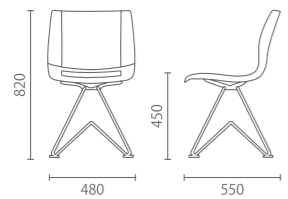

Option armrest

Side Chair with Steel Leg

金属四脚椅不带扶手

Model 型号: 2000-2 (无座垫) 2002-2 (含座垫)

Size 尺寸: W540 D520 H820 SH450

Plastic Armchair with Steel Leg

金属四脚椅带塑胶扶手

Model 型号: 2000-4 (无座垫) 2002-4 (含座垫)

Size 尺寸: W610 D520 H820 SH450

Wooden Side Chair

木质四脚椅不带扶手

Model 型号: 2080-1 (无座垫) 2082-1 (含座垫)

Size 尺寸: W480 D520 H820 SH450

Timber Leg Armchair

木质四脚椅带塑胶扶手

Model 型号: 2080-3 (无座垫) 2082-3 (含座垫)

Size 尺寸: W610 D520 H820 SH450

Pyramid Base Side Chair without Armrest

金字塔脚椅不带扶手

Model 型号: 2010-1 (无座垫) 2012-1 (含座垫)

Size 尺寸: W480 D550 H820 SH450

Pyramid Base Side Chair with Armrest

金字塔脚椅带塑胶扶手

Model 型号: 2010-3 (无座垫) 2012-3 (含座垫)

Size 尺寸: W610 D550 H820 SH450

材质与功能

德国原版设计并监制
德国进口塑胶椅壳
喷粉四脚椅架/喷粉金字塔脚
塑胶脚垫

选配项

可选扞布椅座
可选真皮椅座
亮光铬椅脚

Material and Function

Original German design Et supervision by Kusch+Co,
Plastic shell imported from Germany,
Powered side chair leg / Side Chair with Steel Leg
Plastic glides