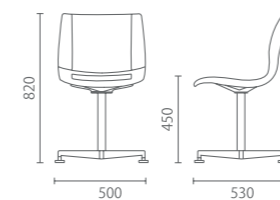

Size 尺寸: W610 D520 H820 SH450

Wooden Side Chair

木质四脚椅不带扶手

Model 型号: 2080-1 (无座垫) 2082-1 (含座垫)

Size 尺寸: W480 D520 H820 SH450

Timber Leg Armchair

木质四脚椅带塑胶扶手

Model 型号: 2080-3 (无座垫) 2082-3 (含座垫)

Size 尺寸: W610 D520 H820 SH450

Pyramid Base Side Chair without Armrest

金字塔脚椅不带扶手

Model 型号: 2010-1 (无座垫) 2012-1 (含座垫)

Size 尺寸: W480 D550 H820 SH450

Pyramid Base Side Chair with Armrest

金字塔脚椅带塑胶扶手

Model 型号: 2010-3 (无座垫) 2012-3 (含座垫)

Size 尺寸: W610 D550 H820 SH450

材质与功能

德国原版设计并监制
德国进口塑胶椅壳
喷粉四脚椅架/喷粉金字塔脚
塑胶脚垫

选配项

可选扞布椅座
可选真皮椅座
亮光铬椅脚

Material and Function

Original German design Et supervision by Kusch+Co,
Plastic shell imported from Germany,
Powered side chair leg / Side Chair with Steel Leg
Plastic glides

Options

Upholstered fabric seat
Upholstered genuine leather seat
Chair leg in color of beech

4-Star Base Side Chair with Glides

四星脚椅_脚钉款不带扶手

Model 型号: 2040-1 (无座垫) 2042-1 (含座垫)

Size 尺寸: W500 D530 H820 SH450