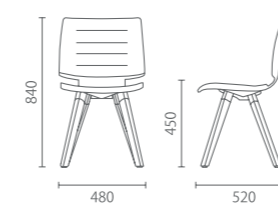

Options

Upholstered genuine leather chair seat and back
Bright chromed chair leg
Beech color chair leg

Wooden side chair

木质椅壳四脚椅

德国原装进口

Model 型号: 2180-1 (无座垫) 2182-1 (含座垫)

Size 尺寸: W480 D520 H840 SH450

材质与功能