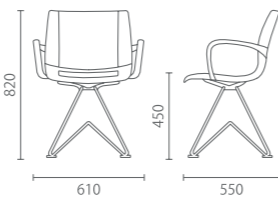

Option armrest

Side Chair with Steel Leg

金属四脚椅不带扶手

Model 型号: 2000-2 (无座垫) 2002-2 (含座垫)

Size 尺寸: W540 D520 H820 SH450

Plastic Armchair with Steel Leg

金属四脚椅带塑胶扶手

Model 型号: 2000-4 (无座垫) 2002-4 (含座垫)

Size 尺寸: W610 D520 H820 SH450

Wooden Side Chair

木质四脚椅不带扶手

Model 型号: 2080-1 (无座垫) 2082-1 (含座垫)

Size 尺寸: W480 D520 H820 SH450

Timber Leg Armchair

木质四脚椅带塑胶扶手

Model 型号: 2080-3 (无座垫) 2082-3 (含座垫)

Size 尺寸: W610 D520 H820 SH450

Pyramid Base Side Chair without Armrest

金字塔脚椅不带扶手

Model 型号: 2010-1 (无座垫) 2012-1 (含座垫)

Size 尺寸: W480 D550 H820 SH450

Pyramid Base Side Chair with Armrest

金字塔脚椅带塑胶扶手

Model 型号: 2010-3 (无座垫) 2012-3 (含座垫)

Size 尺寸: W610 D550 H820 SH450

材质与功能

德国原版设计并监制
德国进口塑胶椅壳
喷粉四脚椅架/喷粉金字塔脚
塑胶脚垫

选配项

可选扞布椅座
可选真皮椅座
亮光铬椅脚

Material and Function

Original German design Et supervision by Kusch+Co,
Plastic shell imported from Germany,
Powered side chair leg / Side Chair with Steel Leg
Plastic glides