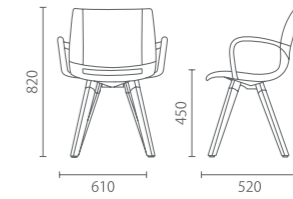

Option armrest

Side Chair with Steel Leg

金属四脚椅不带扶手

Model 型号: 2000-2 (无座垫) 2002-2 (含座垫)

Size 尺寸: W540 D520 H820 SH450

Plastic Armchair with Steel Leg

金属四脚椅带塑胶扶手

Model 型号: 2000-4 (无座垫) 2002-4 (含座垫)

Size 尺寸: W610 D520 H820 SH450

Wooden Side Chair

木质四脚椅不带扶手

Model 型号: 2080-1 (无座垫) 2082-1 (含座垫)

Size 尺寸: W480 D520 H820 SH450

Timber Leg Armchair

木质四脚椅带塑胶扶手

Model 型号: 2080-3 (无座垫) 2082-3 (含座垫)

Size 尺寸: W610 D520 H820 SH450

Pyramid Base Side Chair without Armrest

金字塔脚椅不带扶手

Model 型号: 2010-1 (无座垫) 2012-1 (含座垫)

Size 尺寸: W480 D550 H820 SH450

Pyramid Base Side Chair with Armrest

金字塔脚椅带塑胶扶手

Model 型号: 2010-3 (无座垫) 2012-3 (含座垫)

Size 尺寸: W610 D550 H820 SH450

材质与功能

德国原版设计并监制
德国进口塑胶椅壳
喷粉四脚椅架/喷粉金字塔脚
塑胶脚垫

选配项

可选扞布椅座
可选真皮椅座
亮光铬椅脚

Material and Function

Original German design Et supervision by Kusch+Co,
Plastic shell imported from Germany,
Powered side chair leg / Side Chair with Steel Leg
Plastic glides