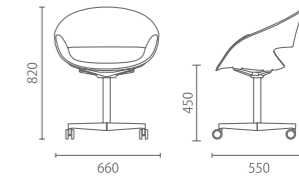

4-Star Base Armchair with Castors

四星脚椅, 带滚轮款

Model 型号: 8280-3 8282-3(含座垫) 8285-3 (含座背垫)

Size 尺寸: W660 D550 H820 SH450

材质与功能

德国原版设计并监制
德国进口塑胶椅壳
抛光四星脚
带黑色塑胶硬轮

选配项

扞布椅座, 椅背
真皮椅座, 椅背
自锁软轮

Material and Function

Original German design Et supervision by Kusch+Co,
Plastic shell imported from Germany
Polished base with black plastic hard wheels

Options

Upholstered fabric chair seat
and back
Upholstered genuine chair seat
and back
Lockable soft castors