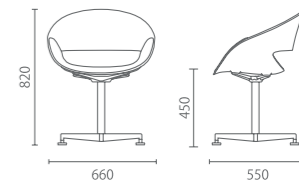

Options

Upholstered fabric chair seat
and back
Upholstered genuine chair
seat and back
Legs in color of beech

4-Star Base Armchair with Castors

四星脚椅, 带滚轮款

Model 型号: 8280-3 8282-3(含座垫) 8285-3 (含座背垫)

Size 尺寸: W660 D550 H820 SH450

Options

Upholstered fabric chair seat
and back
Upholstered genuine chair seat
and back
Lockable soft castors

4-Star Base Armchair with Glides

四星脚椅_脚钉款

Model 型号: 8270-3 8272-3(含座垫) 8275-3 (含座背垫)

Size 尺寸: W660 D550 H820 SH450