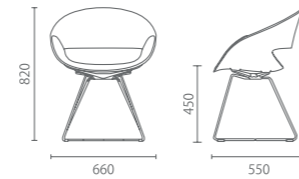

Smile curve in the back

Conducive to the dissipation of heat generated during prolonged seating, and easy for cleaning, transportation and stacking.

One-piece armrest for comfortable support

One-piece PP shell with top and side bending outward, to support arms while maintaining visual lightness.

小狐狸脚椅

Model 型号: 8260-3 8262-3(含座垫) 8265-3 (含座背垫)

Size 尺寸: W660 D550 H820 SH450

Side Chair

金属四脚椅

Model 型号: 8250-3 8252-3(含座垫) 8255-3 (含座背垫)

Size 尺寸: W660 D550 H820 SH450

材质与功能