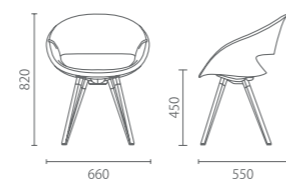

小狐狸脚椅

Model 型号: 8260-3 8262-3(含座垫) 8265-3 (含座背垫)

Size 尺寸: W660 D550 H820 SH450

Side Chair

金属四脚椅

Model 型号: 8250-3 8252-3(含座垫) 8255-3 (含座背垫)

Size 尺寸: W660 D550 H820 SH450

材质与功能

Options

Upholstered fabric chair seat
and back
Upholstered genuine chair
seat and back
Bright chromed legs

Wooden Armchair

木质四脚椅

Model 型号: 8240-3 8242-3(含座垫) 8245-3 (含座背垫)

Size 尺寸: W660 D550 H820 SH450

材质与功能