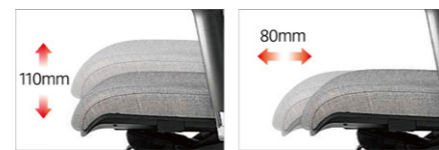

蝶漾轻盈：仿生椅背

腰托采用蝴蝶仿生设计，独特的茧形椅背在保持轻盈的同时，给使用者全方位的脊椎支撑与包裹式的入座体验。

Butterfly-like lightness: bionic back

Bionic butterfly design is adopted for the lumbar support. Unique cocoon-shaped chair back maintains lightness, provides all-round support for spinal column, and makes user feel being wrapped around.

双倍可靠：双向可调腰托

双向调节腰托，
可根据个人需求，自行调节腰托的高度和深度，
让椅背舒适的贴合与支撑背部，
全面保护腰椎健康。

Double insurance: adjustable two-way lumbar support

Adjustable two-way lumbar support.
The height and depth of lumbar support can be adjusted
as needed.
For the back of chair to fit and support the back of user
comfortably.
Comprehensive protection of lumbar health.

坐感定制：可调椅高、坐深

Customizable seating experience: adjustable
height and depth of seat

可选固定、2D、3D扶手

扶手能够自由调节，
上下、左右、前后，
3D可调节提供有效支撑，
减缓长时间手臂悬空造成的手腕酸痛。

Set hands free: fixed, 2D, 3D armrest

Freely adjustable armrest.
Up & down, left & right, front & back.
3D adjustment provides effective support and alleviates
soreness of wrist resulting from prolonged hanging of arm.