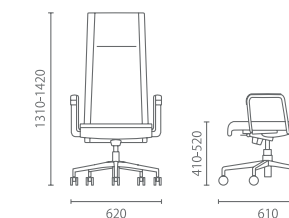

## Swivel Chair & Cantilever Chair

Safe and flexible five-pole castor base gives the chair good mobility and improves work efficiency.

Stackable Cantilever chair can be stacked easily and saves space.

## Swivel chair

转椅

低背转椅 Swivel chair with low back 8451-3

Model 型号: 8451-3

Size 尺寸: W620 D600 H1090-1200 SH410-520

高背转椅 Swivel chair with high back 8458-3

Model 型号: 8458-3

Size 尺寸: W620 D610 H1310-1420 SH410-520