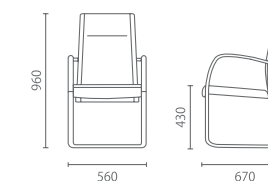

Cantilever chair

弓字脚椅

Model 型号: 8434-4

Size 尺寸: W560 D670 H960 SH430

材质和功能

德国原版设计并监制
真皮椅面，带真皮背垫
钢制亮光铬弓形椅架
真皮扶手
可堆叠

Material and Function

Original German design & supervision by Kusch+Co
Leather seat and back pad
Bright chromed steel cantilever frame
Leather armrests
Stackable