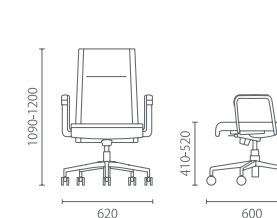

## Swivel Chair & Cantilever Chair

Safe and flexible five-pole castor base gives the chair good mobility and improves work efficiency.

Stackable Cantilever chair can be stacked easily and saves space.

## Swivel chair

转椅

低背转椅 Swivel chair with low back 8451-3

Model 型号: 8451-3

Size 尺寸: W620 D600 H1090-1200 SH410-520

高背转椅 Swivel chair with high back 8458-3

Model 型号: 8458-3

Size 尺寸: W620 D610 H1310-1420 SH410-520