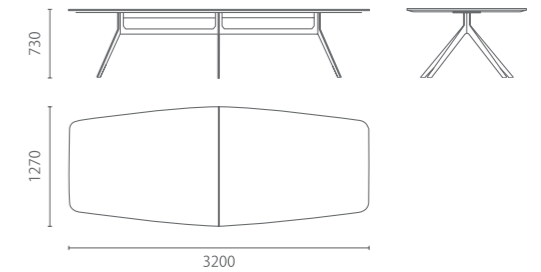

Star 会议桌

Designer: Jehs + Laub

德国原装进口

Star, 玛祖铭立Renz系列

Star, imported from Renz in Germany

reddot

Star会议桌延续了Star班台的桌脚设计，圆角桌面与其构成简洁的线条轮廓，为团队合作和会议提供专业支持。

Star conference table continues the design of the leg of Star executive desk, which constitutes a concise outline along with the rounded corners of table top, and provides professional support for team cooperation and conference.

Meeting table 会议桌

Model 型号: R23

Size 尺寸: W2400 D1200 H730

R25

W3200 D1270 H730

材质与功能

德国原装进口
台面: 多种颜色可选
镀亮铬桌脚

Material and Function