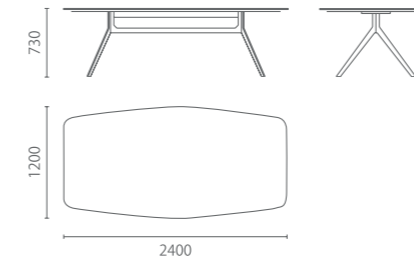

Star 会议桌

Designer: Jehs + Laub

德国原装进口

Star, 玛祖铭立Renz系列

Star, imported from Renz in Germany

reddot

Star会议桌延续了Star班台的桌脚设计，圆角桌面与其构成简洁的线条轮廓，为团队合作和会议提供专业支持。

Star conference table continues the design of the leg of Star executive desk, which constitutes a concise outline along with the rounded corners of table top, and provides professional support for team cooperation and conference.

Meeting table 会议桌

Model 型号: R23

Size 尺寸: W2400 D1200 H730

R25

W3200 D1270 H730

材质与功能

德国原装进口
台面: 多种颜色可选
镀亮铬桌脚

Material and Function