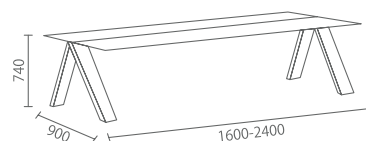

Coffee Table 咖啡豆茶几&休闲桌

轻松工作，逗趣生活

咖啡提神，是紧张节奏的必备，
咖啡怡人，是舒适体验的调味，
不管是张，是弛，它都是重要角色。

非正式休闲空间不正如咖啡一般，
你可以在这里放松，静下来，为下一次伏案提神；
亦可以在这里寻觅，让思想活跃，让灵感激荡。

Coffee Chair 正是以咖啡豆为设计灵感，
圆润可爱的造型为空间增添趣味性。

Easy work, fun life

Coffee is refreshing; it is a necessity of fast-paced life
Coffee is delicious; it is a condiment in comfortable experience
Coffee plays an important role during both work and rest

An informal leisure space is just like coffee
It is a place for you to relax, calm down, and refresh your mind
for the next task
Or a place for active thinking and surging inspirations

Coffee Chair is designed under the inspiration of coffee bean
Its round and cute look gives the space more fun

Teapoy

茶几

Model 型号:	CF-CJ-01	CF-CJ-02
Size 尺寸:	W540 D570 H450	W780 D570 H360

材质与功能:

钢制喷粉台面
实木台架

Material and Function:

Powdered steel table top
With solid wood frame

Table

休闲桌

Model 型号:	CF-CZ-01	CF-CZ-02
Size 尺寸:	W2400 D900 H740	W1600 D900 H740

材质与功能:

MFC台面
钢制喷粉台架

Material and Function:

MFC table top
With powder coated steel table frame

颜色 Colour

MFC台面与封边
MFC table top & PVC edging

喷粉台架:
Powder coated table top / Powder coated steel table frame: