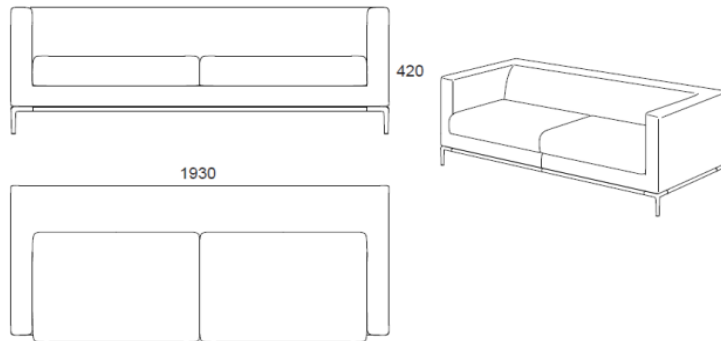

Elegance

Tranquil Night

Different mix to adapt to the needs of different regions.

Communication

Discussion

Meeting

Specification size (mm)

One-seat

Two-seat

Three-seat

Clouds

Pure design

is a perfect combination of metal delicacy and wooden tenderness. The desktop stays on the top of the metal, like a floating cloud, embodying quietness and full of power in silence.