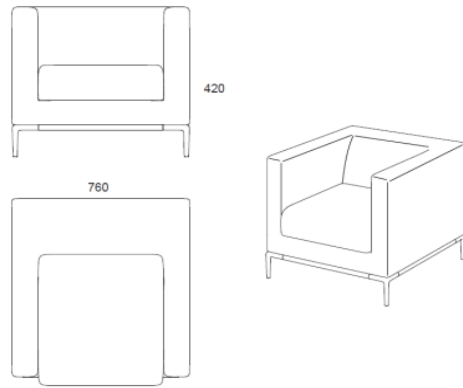

Elegance

Tranquil Night

Different mix to adapt to the needs of different regions.

Communication

Discussion

Meeting

Specification size (mm)

One-seat

Two-seat

Three-seat

Clouds

Pure design

is a perfect combination of metal delicacy and wooden tenderness. The desktop stays on the top of the metal, like a floating cloud, embodying quietness and full of power in silence.

Three specifications, for various demands.

Communication

Meeting

Discussion

Specification size (mm)

W1000*D1000*H260

W1200*D600*H365

W600*D600*H500