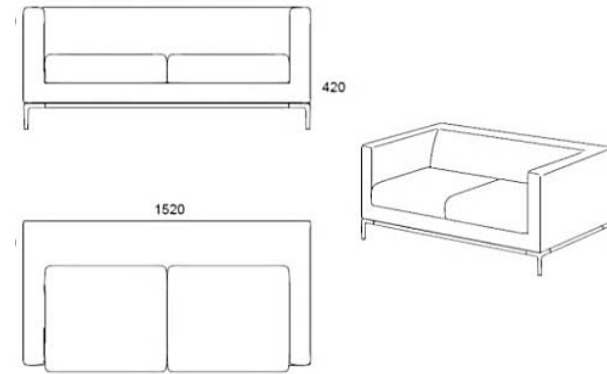

Elegance

Tranquil Night

Different mix to adapt to the needs of different regions.

Communication

Discussion

Meeting

Specification size (mm)

One-seat

Two-seat

Three-seat

Clouds

Pure design

is a perfect combination of metal delicacy and wooden tenderness. The desktop stays on the top of the metal, like a floating cloud, embodying quietness and full of power in silence.

Three specifications, for various demands.

Communication

Meeting

Discussion

Specification size (mm)

W1000*D1000*H260

W1200*D600*H365

W600*D600*H500